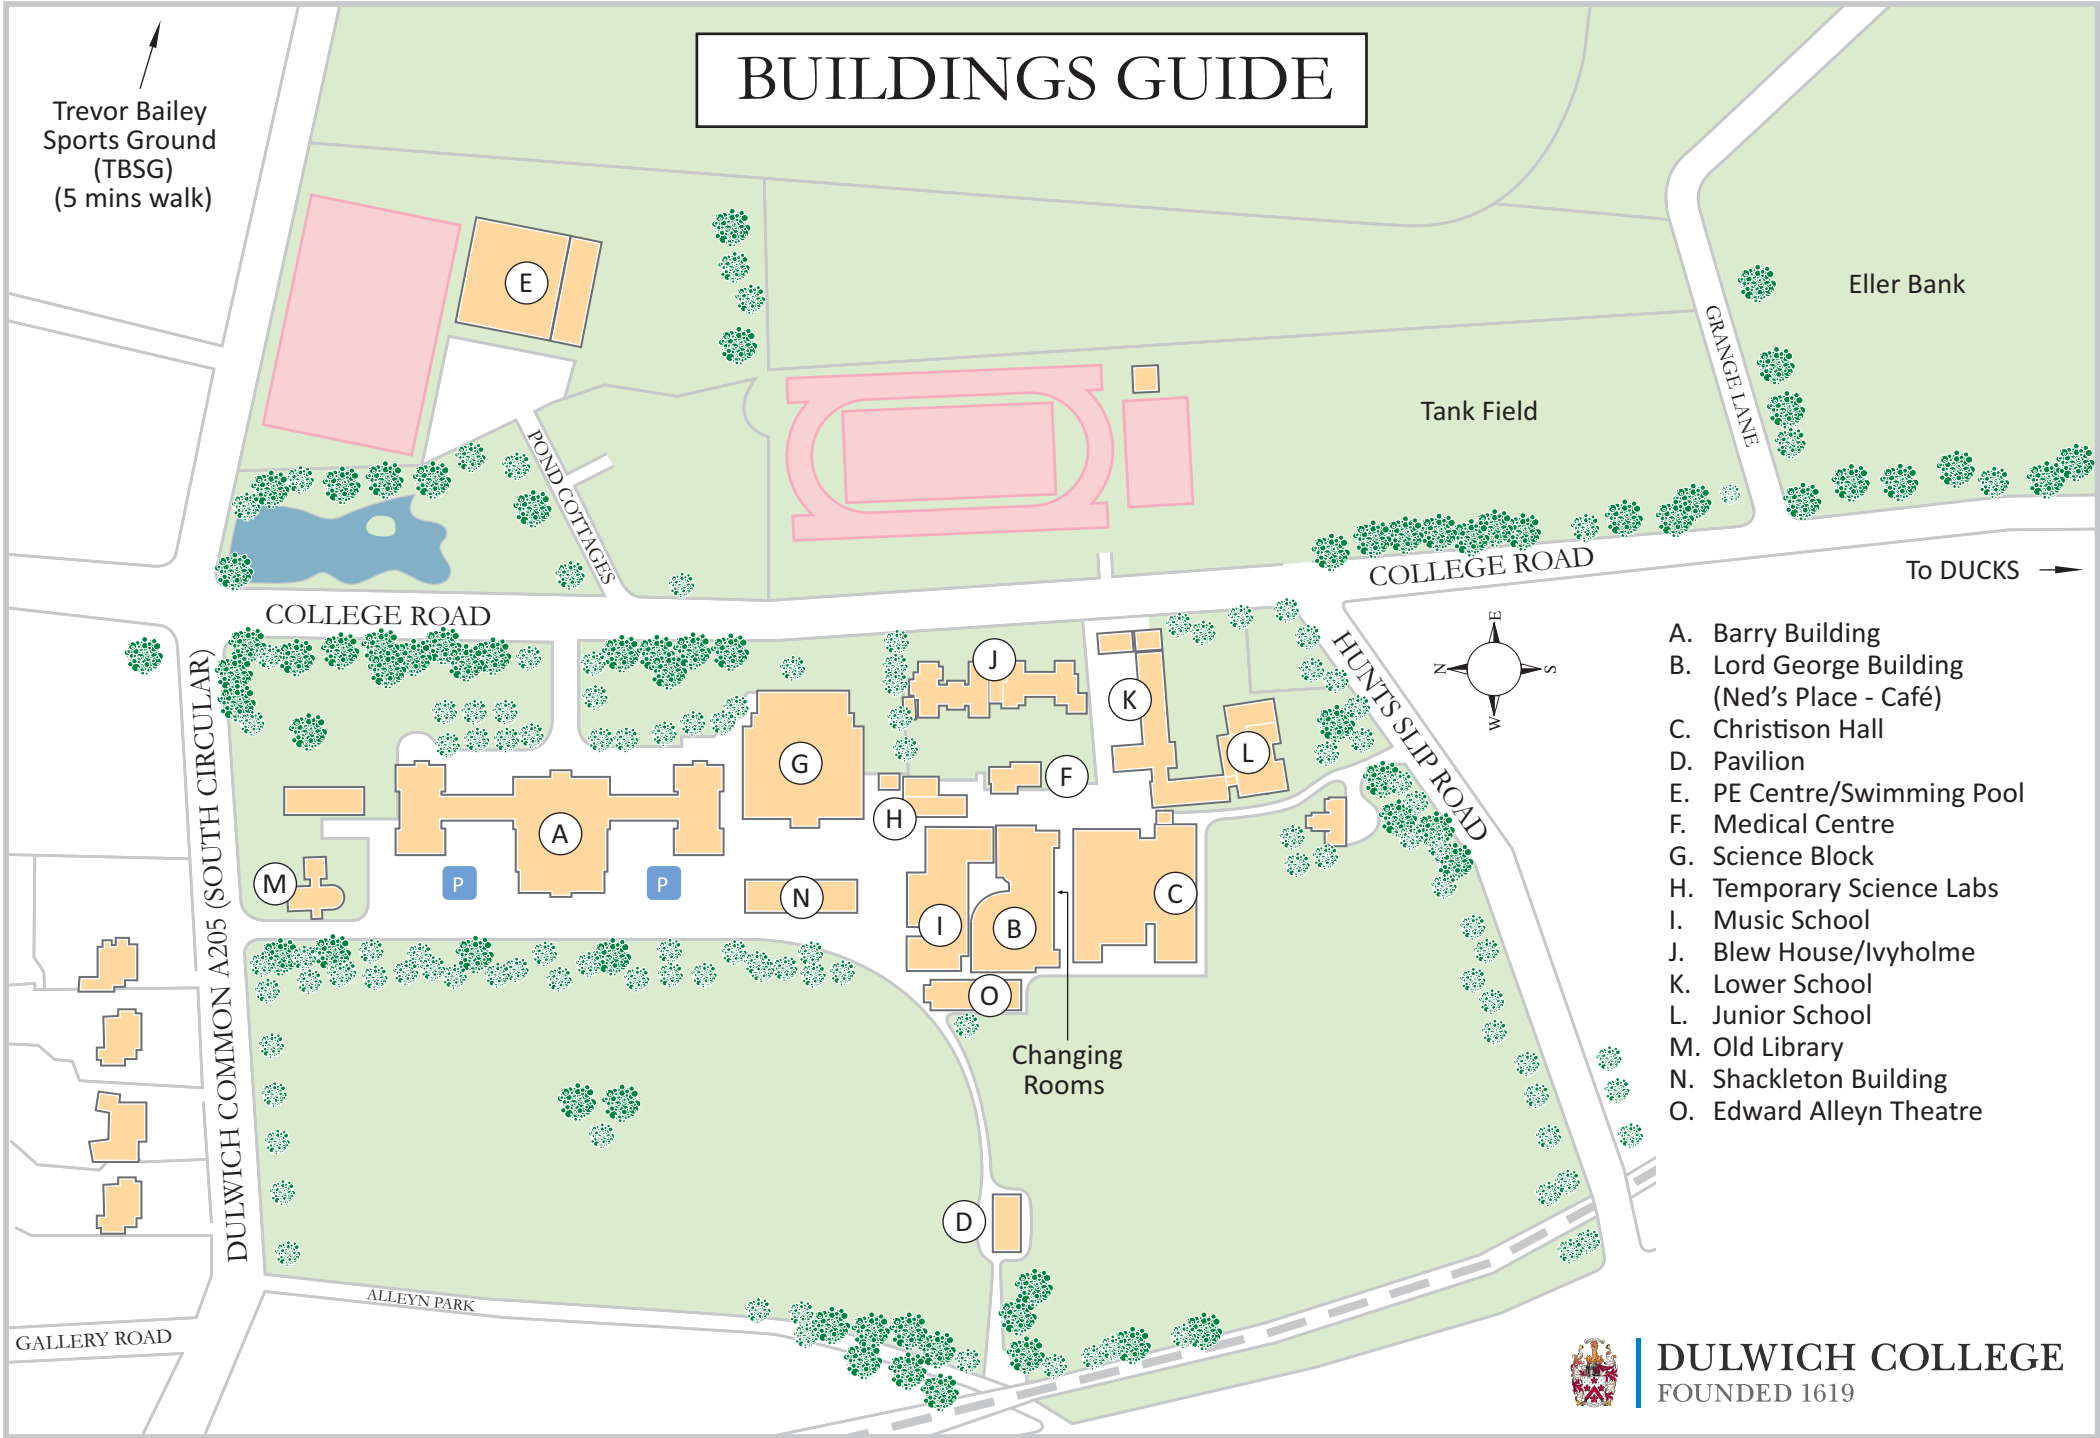

BUILDINGS GUIDE

Trevor Bailey Sports Ground (TBSG)
(5 mins walk)

- A. Barry Building
- B. Lord George Building (Ned's Place - Café)
- C. Christison Hall
- D. Pavilion
- E. PE Centre/Swimming Pool
- F. Medical Centre
- G. Science Block
- H. Temporary Science Labs
- I. Music School
- J. Blew House/Ivyholme
- K. Lower School
- L. Junior School
- M. Old Library
- N. Shackleton Building
- O. Edward Alleyn Theatre