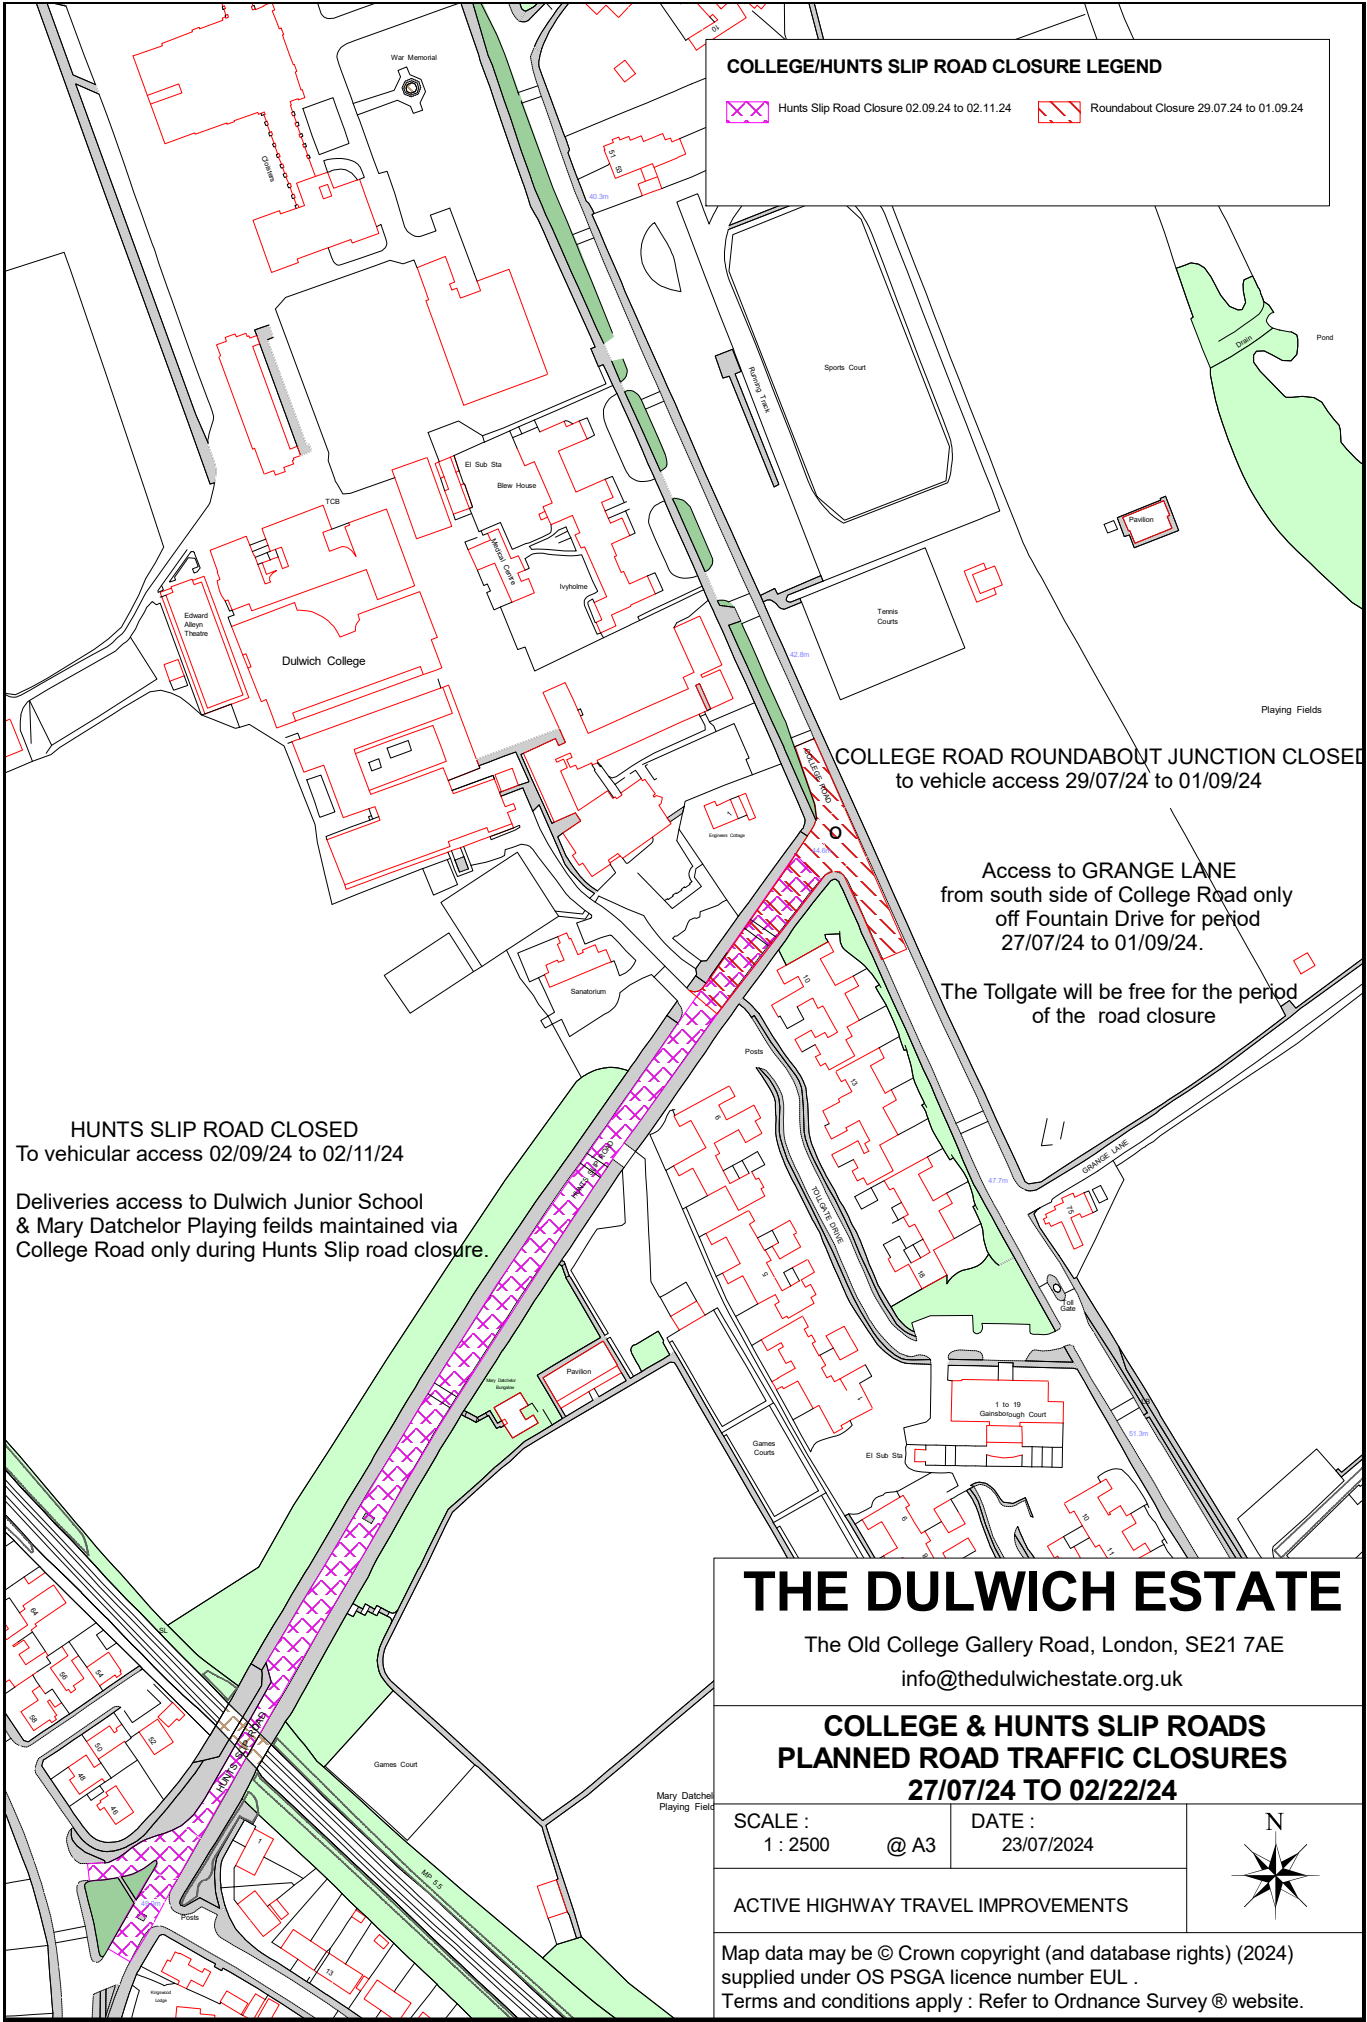

**COLLEGE/HUNTS SLIP ROAD CLOSURE LEGEND**

 Hunts Slip Road Closure 02.09.24 to 02.11.24

 Roundabout Closure 29.07.24 to 01.09.24

**HUNTS SLIP ROAD CLOSED**  
To vehicular access 02/09/24 to 02/11/24

Deliveries access to Dulwich Junior School & Mary Datchelor Playing feilds maintained via College Road only during Hunts Slip road closure.

**COLLEGE ROAD ROUNDABOUT JUNCTION CLOSED**  
to vehicle access 29/07/24 to 01/09/24

Access to **GRANGE LANE** from south side of College Road only off Fountain Drive for period 27/07/24 to 01/09/24.

The Tollgate will be free for the period of the road closure

**THE DULWICH ESTATE**

The Old College Gallery Road, London, SE21 7AE  
info@thedulwichestate.org.uk

**COLLEGE & HUNTS SLIP ROADS  
PLANNED ROAD TRAFFIC CLOSURES  
27/07/24 TO 02/22/24**

SCALE :  
1 : 2500 @ A3

DATE :  
23/07/2024

ACTIVE HIGHWAY TRAVEL IMPROVEMENTS

Map data may be © Crown copyright (and database rights) (2024) supplied under OS PSGA licence number EUL .  
Terms and conditions apply : Refer to Ordnance Survey® website.